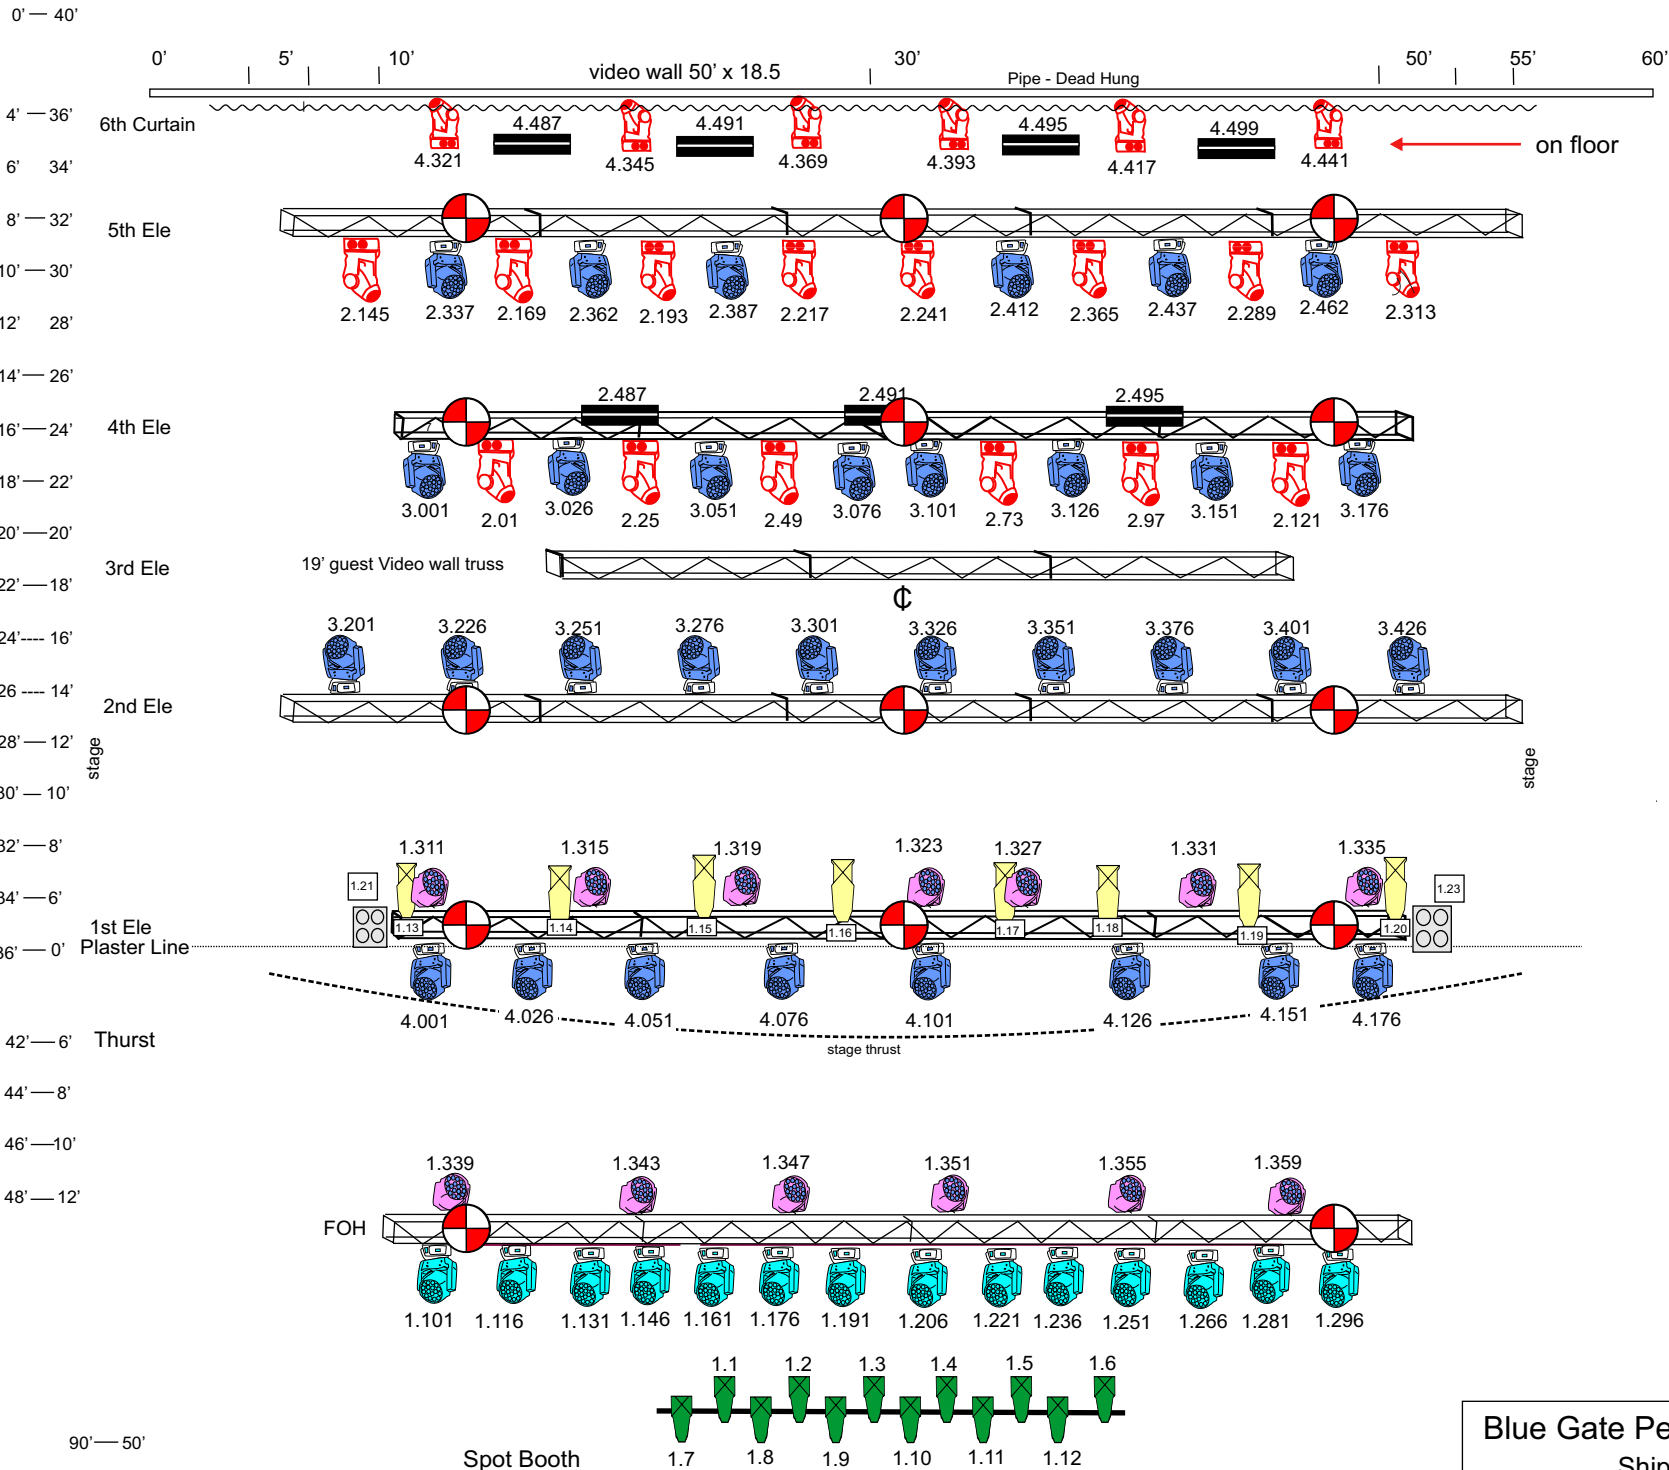

1/14/23

- Qty
- Atomic. strobe..... 6
 - 10 deg Leko 750 12
In Follow Spot room
 - 19 Deg 750 Lekos..... 8
 - Robe Pointe..... 20
24 channel
 - Chauvet R2x LED.... 14
Flown - FOH truss
15 channel
 - Mac Aura LED..... 32
Line 1.....8
Line 2.....10
Line 3.....8
Line 4.....6
25 chnls
 - Mole - 4 pack..... 2
conventionals
 - Opti Tri 13
4 channel mode
 - House lights
Univ 1....Chnls..90-92
 - Hazer Chauvet stadium
Univ 4.....Chnls..511-512
 - House console: Avo Arena
 - 12" x 12" box Truss
Thomas Engineering
 - ½ ton CM Loadstar motors