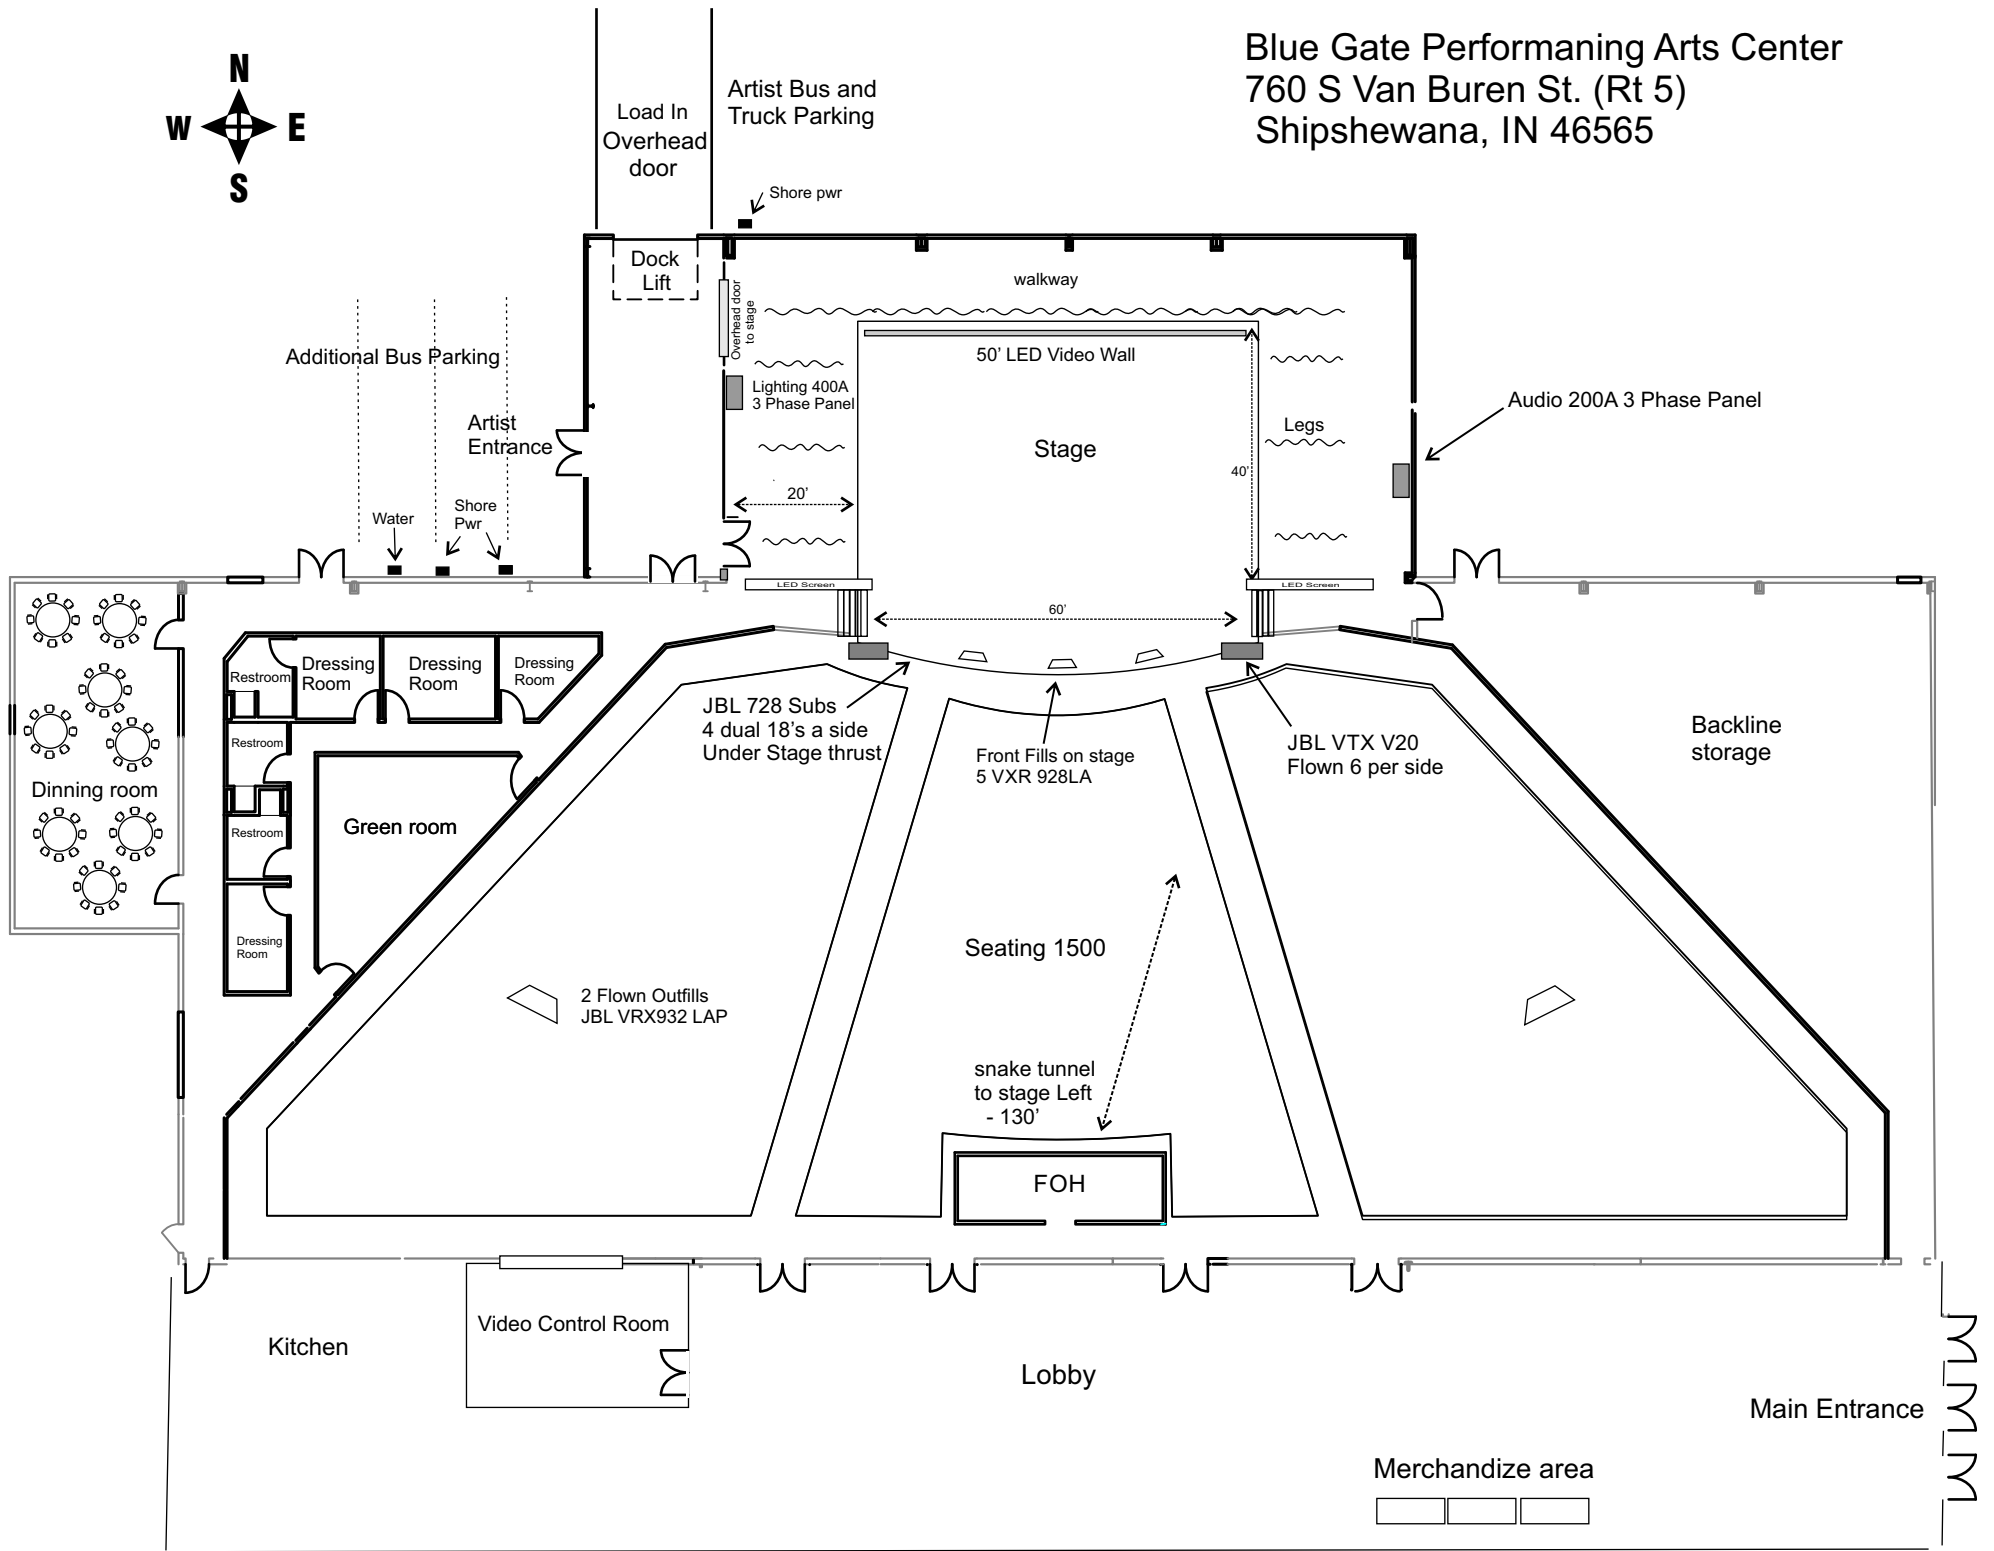

Blue Gate Performing Arts Center  
760 S Van Buren St. (Rt 5)  
Shipshewana, IN 46565

Main Entrance

Merchandize area